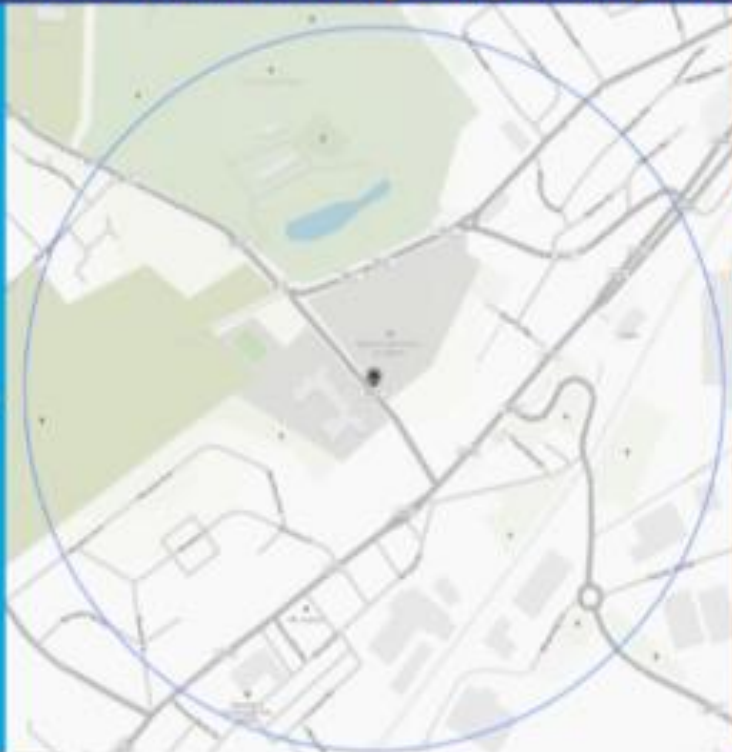

St Paulinus
Catholic Primary
School

Protect
our
children

If possible,
walk, cycle
or scooter
to school

If you have
to drive,
park at least
5-minutes
away

Supported by the
Department
for Transport

Park and Stride options

1. Crow Nest Park is less than 5 minutes' walk to school.
2. Cemetery Road – less than 3 minutes' walk to school.
3. Burgh Mill Lane and surrounding area – 5 minutes' walk to school

Where ever you choose to park please be mindful of local residents, **DO NOT** block driveways.